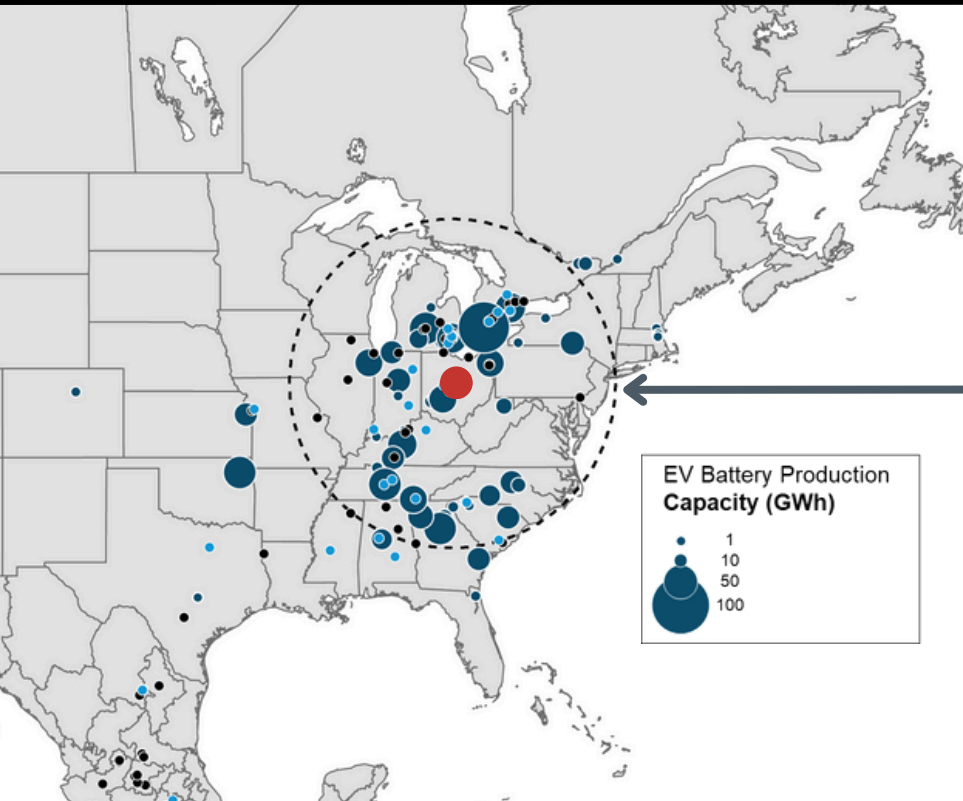

# PLUGGING INTO THE CENTER OF THE U.S. EV SUPPLY CHAIN

From Ohio's Columbus Region

*Within 500 miles of Columbus...*

**50** automotive OEM assembly plants

**9.6** million vehicles produced annually

**66%** of total vehicles produced in North America

**72%** of plants producing EVs

**25%** of estimated EV battery & component capacity

OHIO IS...

**#1**

producer of engines

**#2**

producer of transmissions

**#2**

largest automotive workforce

**#2**

most vehicles produced

**\$600M**

smart mobility investments in the Region.

**39,650**

full-time workers across 275 regional facilities in the EV automotive supply chain.