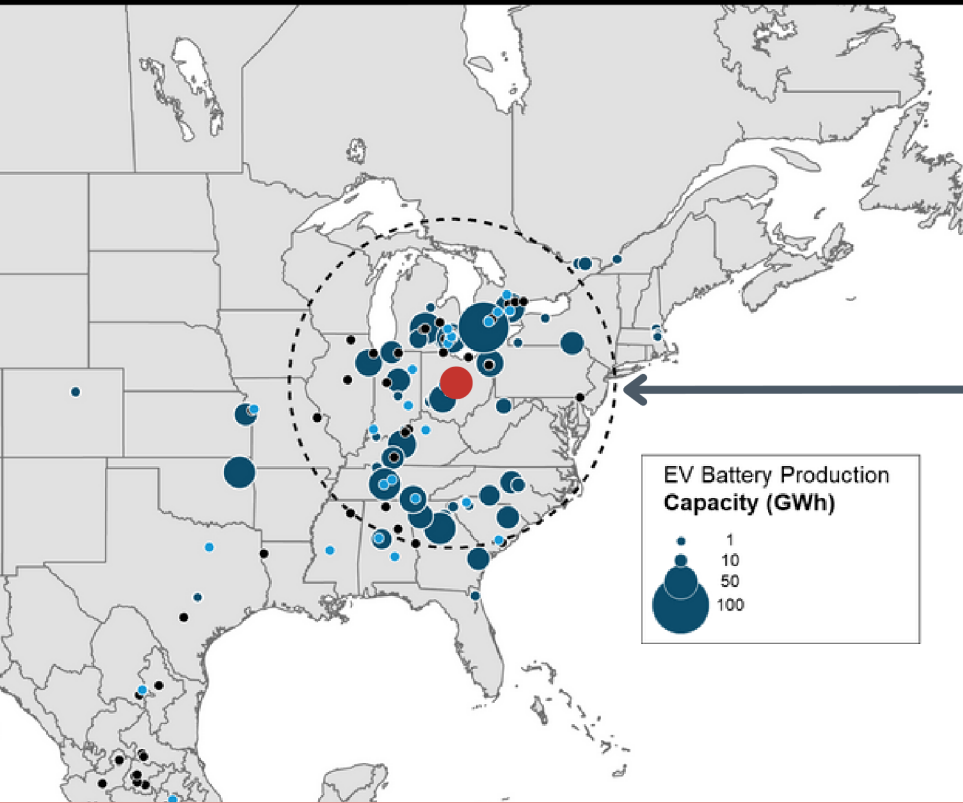

PLUGGING INTO THE CENTER OF THE U.S. EV SUPPLY CHAIN

From Ohio's Columbus Region

Within 500 miles of Columbus...

50 automotive OEM assembly plants

9.6 million vehicles produced annually

66% of total vehicles produced in North America

72% of plants producing EVs

25% of estimated EV battery & component capacity

OHIO IS...

#1

producer of engines

#2

producer of transmissions

#2

largest automotive workforce

#2

most vehicles produced

\$600M

smart mobility investments in the Region.

39,650

full-time workers across 275 regional facilities in the EV automotive supply chain.

1ST STATE